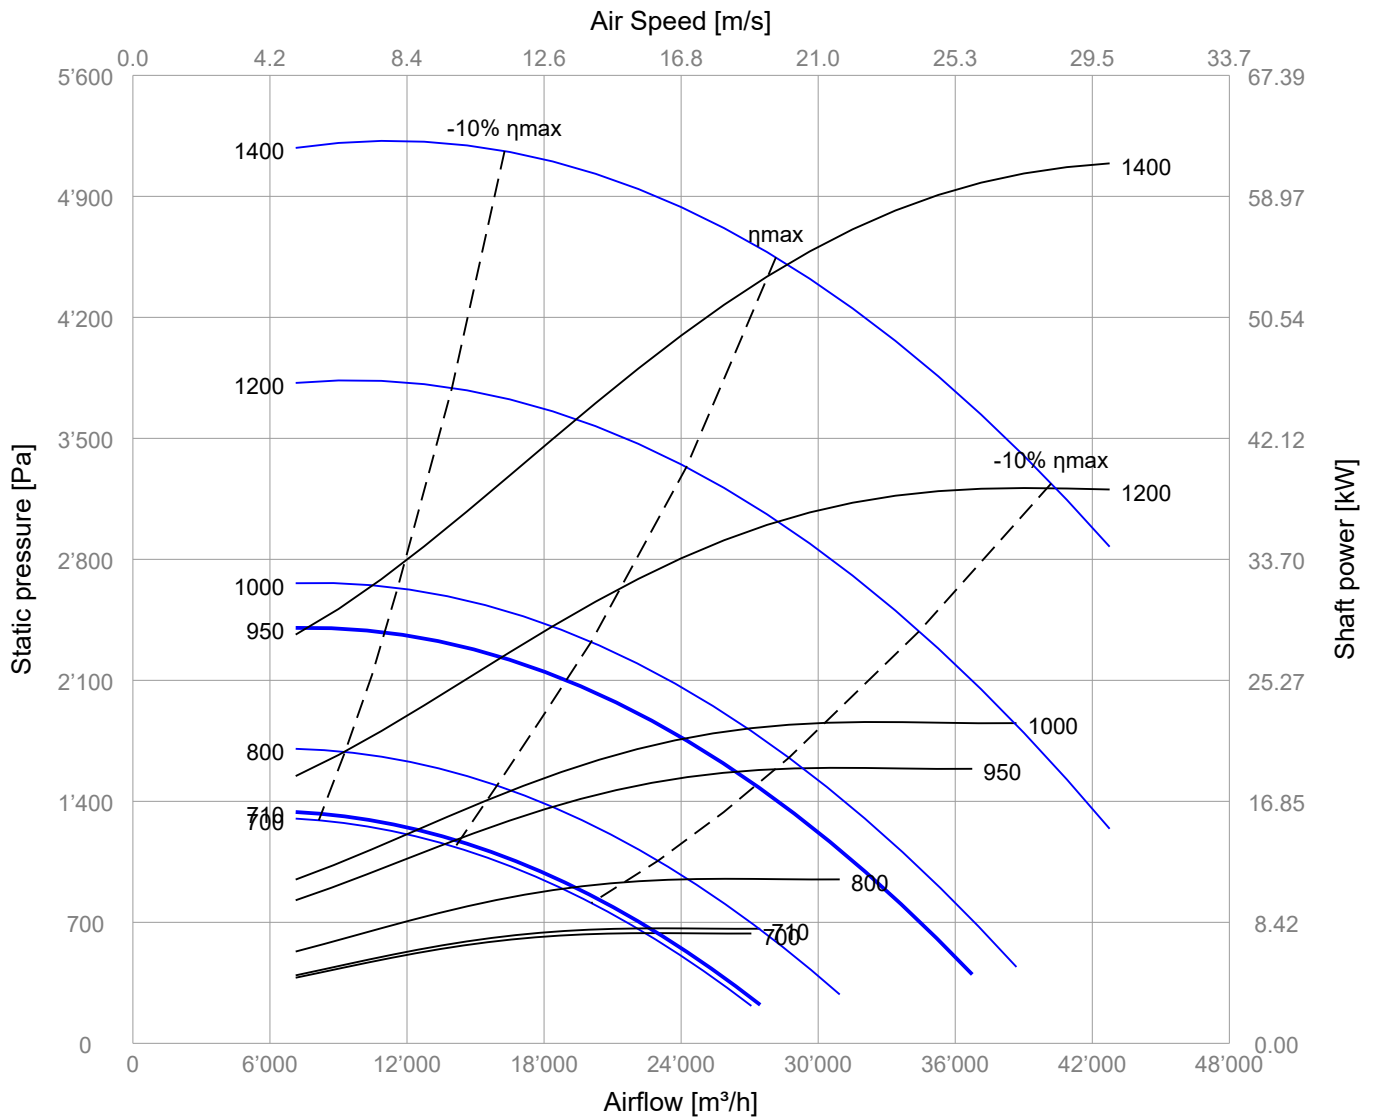

Sound niveau level LwA dB(A)		Sound power level LpA = LwA - 7 dB(A)							Dist. 1 m
ISO 5136									
n	LwA	Hz							
min⁻¹	dB(A)	63	125	250	500	1000	2000	4000	8000
1400	99	78	88	94	95	91	85	81	74
950	91	70	80	86	87	83	77	73	66
710	84	63	73	79	80	76	70	66	59
700	84	63	73	79	80	76	70	66	59

Edition 2026 • subject to alterations • Copyright by COLASIT AG, Spiez

COLASIT Holland B.V.
Plastic construction • Larenweg 56 • NL-5234 KC 's-Hertogenbosch
Phone +31 (0)73 641 83 15 • verkoop@colasit.nl

www.colasit.nl

Competence in plastics. Worldwide.