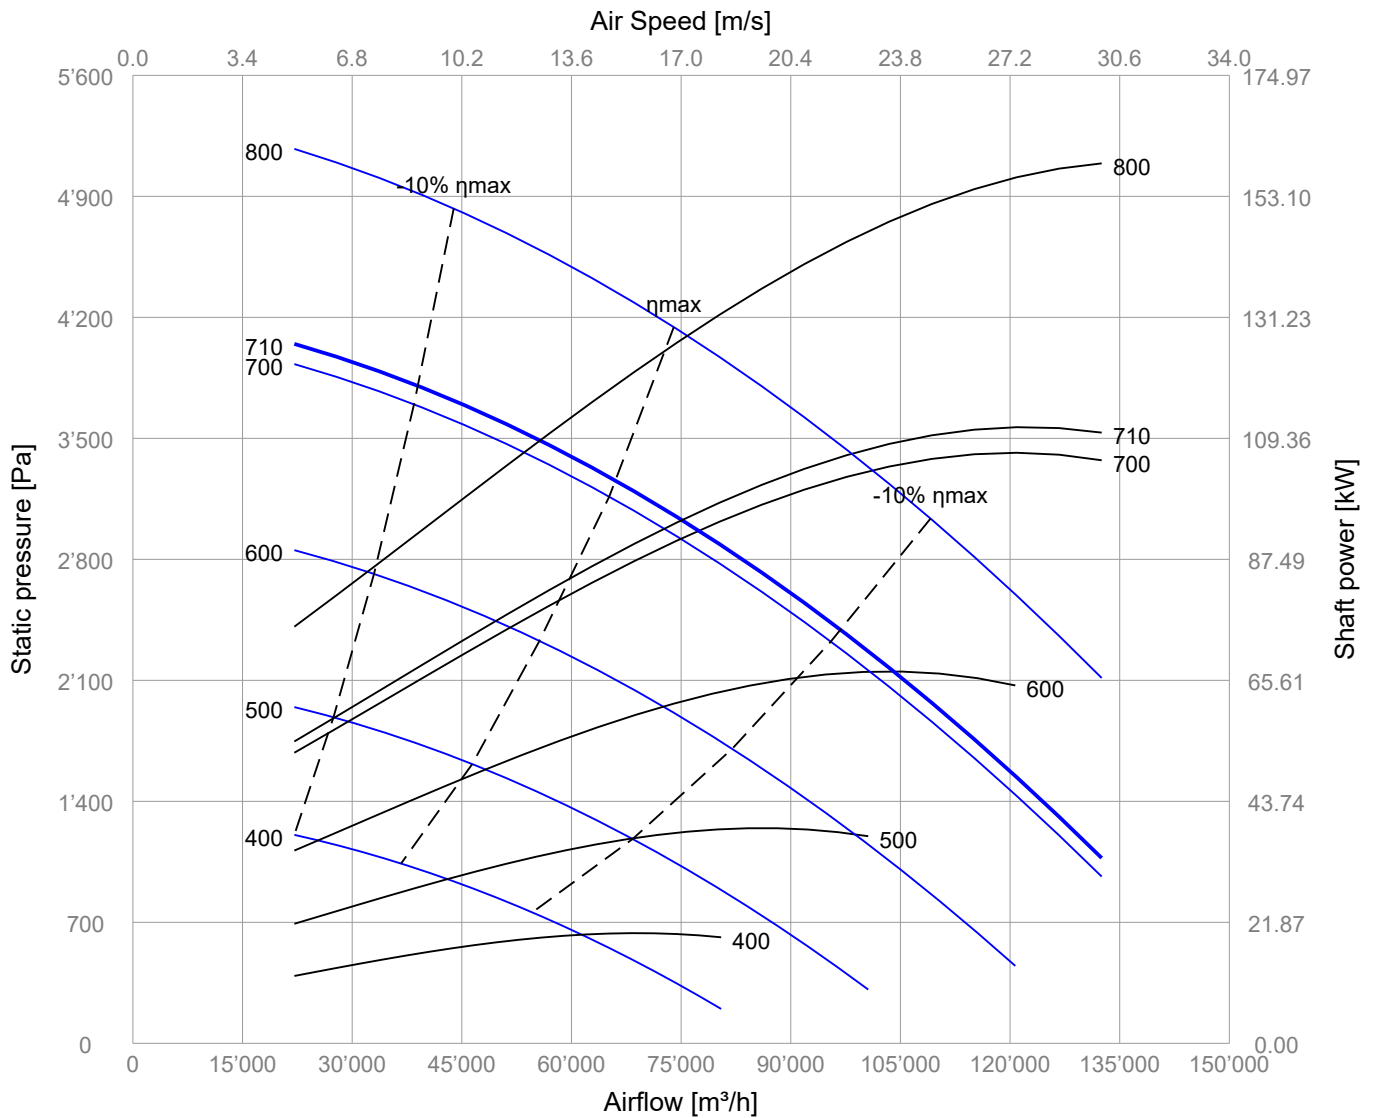

Sound niveau level LwA dB(A)		Sound power level LpA = LwA - 7 dB(A)							Dist. 1 m
ISO 5136									
n	LwA	Hz							
min⁻¹	dB(A)	63	125	250	500	1000	2000	4000	8000
800	103	81	91	97	98	94	98	84	77
710	100	78	88	94	95	91	95	81	74
400	88	66	76	82	83	79	83	69	62

Edition 2026 • subject to alterations • Copyright by COLASIT AG, Spiez

COLASIT Holland B.V.
Plastic construction • Larenweg 56 • NL-5234 KC 's-Hertogenbosch
Phone +31 (0)73 641 83 15 • verkoop@colasit.nl

www.colasit.nl

Competence in plastics. Worldwide.