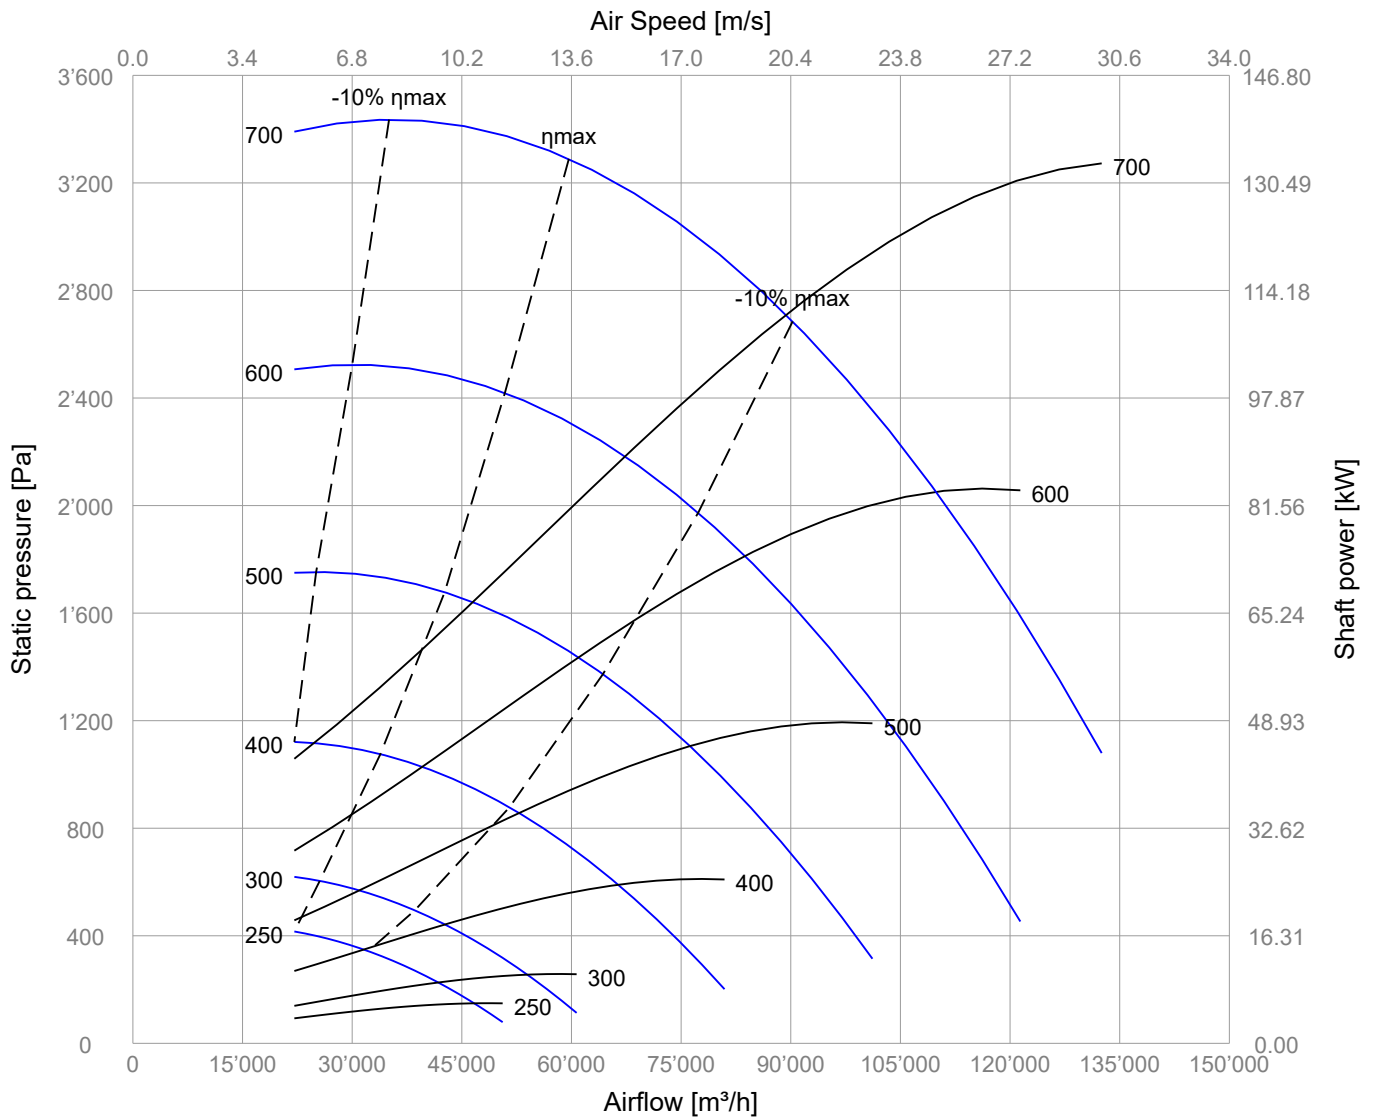

Sound niveau level LwA dB(A)		Sound power level LpA = LwA - 7 dB(A)							Dist. 1 m
ISO 5136									
n	LwA	Hz							
min⁻¹	dB(A)	63	125	250	500	1000	2000	4000	8000
700	100	78	88	94	95	91	95	81	74
400	88	66	76	82	83	79	83	69	62
250	78	56	66	72	73	69	73	59	52

Edition 2026 • subject to alterations • Copyright by COLASIT AG, Spiez

COLASIT Holland B.V.
Plastic construction • Larenweg 56 • NL-5234 KC 's-Hertogenbosch
Phone +31 (0)73 641 83 15 • verkoop@colasit.nl

www.colasit.nl

Competence in plastics. Worldwide.