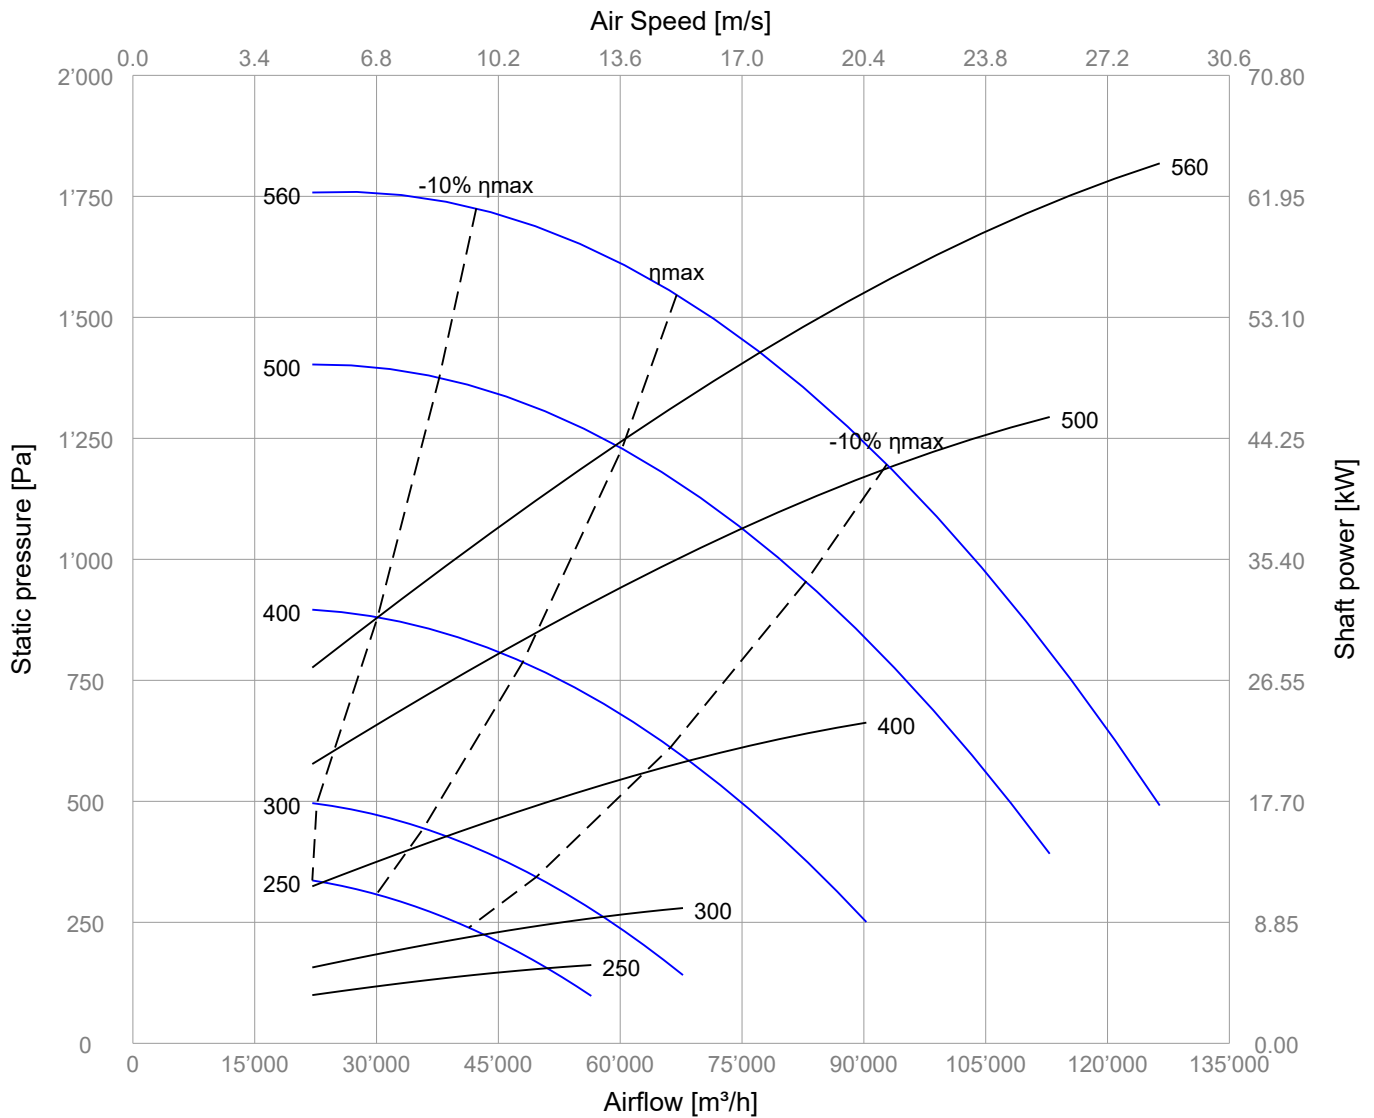

Sound niveau level LwA dB(A)		Sound power level LpA = LwA - 7 dB(A)								Dist. 1 m
ISO 5136										
n	LwA	Hz								
min⁻¹	dB(A)	63	125	250	500	1000	2000	4000	8000	
560	96	78	86	90	91	89	82	78	69	
300	83	65	73	77	78	76	69	65	56	
250	79	61	69	73	74	72	65	61	52	

Edition 2026 • subject to alterations • Copyright by COLASIT AG, Spiez

COLASIT Holland B.V.
Plastic construction • Larenweg 56 • NL-5234 KC 's-Hertogenbosch
Phone +31 (0)73 641 83 15 • verkoop@colasit.nl

www.colasit.nl

Competence in plastics. Worldwide.