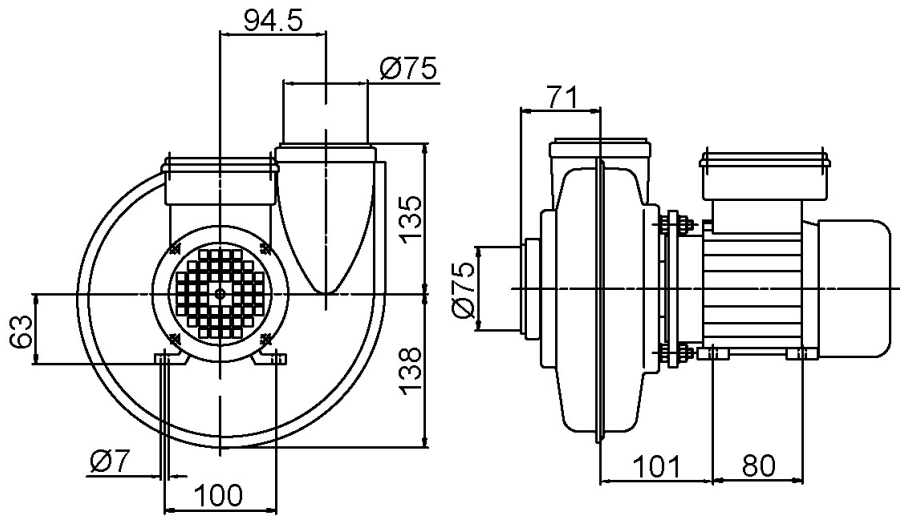

Direct drive – basic fan

Direct drive – with motor console

Edition 2026 • Subject to alteration • Copyright by COLASIT AG Spiez

COLASIT Holland B.V.
 Plastic construction • Larenweg 56 • NL-5234 KC 's-Hertogenbosch
 Phone +31 (0)73 641 83 15 • verkoop@colasit.nl
www.colasit.nl