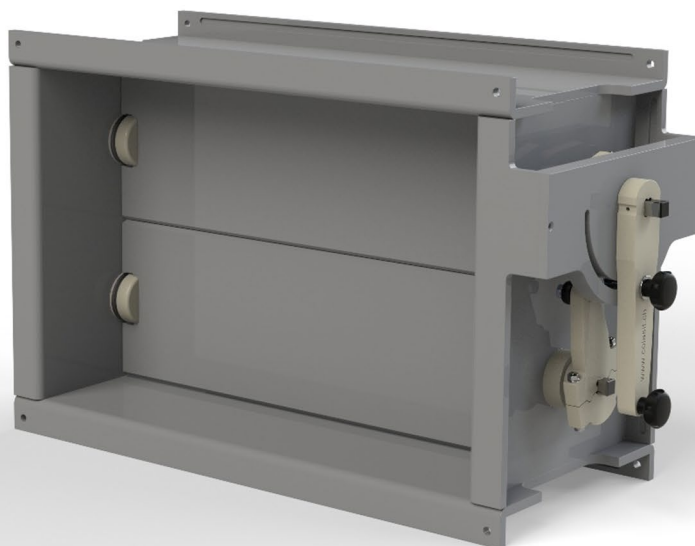

# Multileaf damper, Louvre damper EK HL square

Material	PPs / PPs-el / PVC / PE
Dimension drawing	from 100x100 mm - 3000x3000 mm larger dimensions on request
Operating pressure	+/- 1500 Pa, 40°C higher pressures / temperatures on request
Design	Manual
Connection types	M-flange, spec. flange
Standard length	max. 300 mm
Contact us	verkoop@colasit.nl Phone +31 (0)73 641 83 15