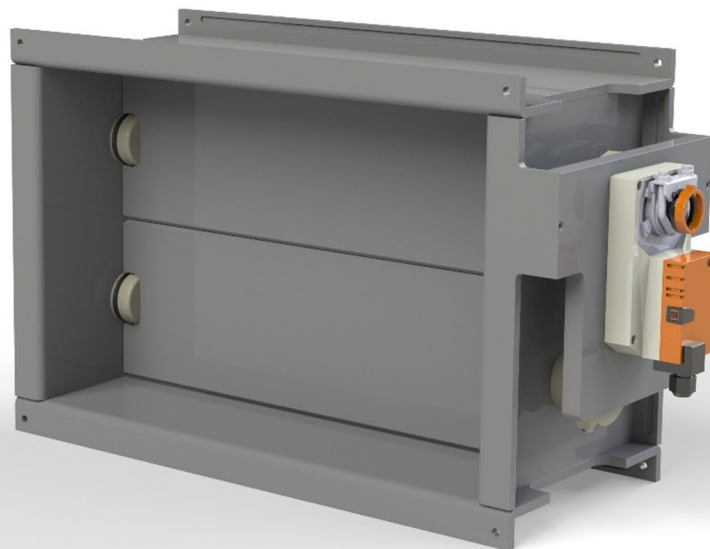

# Multileaf damper, Louvre damper MK HL square

Material	PPs / PPs-el / PVC / PE
Dimension drawing	from 100x100 mm - 3000x3000 mm larger dimensions on request
Operating pressure	+/- 1500 Pa, 40°C higher pressures / temperatures on request
Design	Drive
Connection types	M-flange, spec. flange
Standard length	max. 300 mm
Contact us	verkoop@colasit.nl Phone +31 (0)73 641 83 15